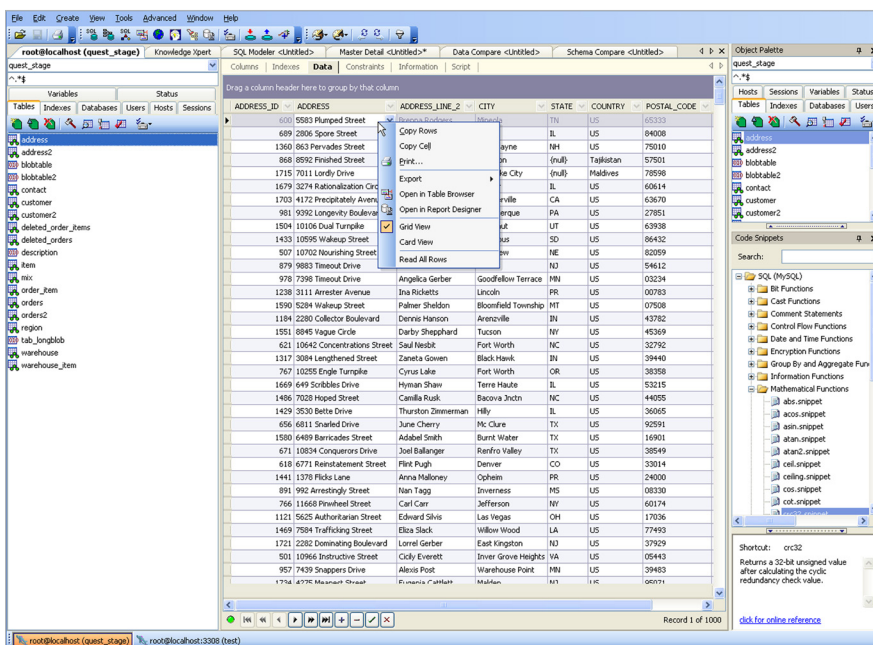

A powerful SQL editor

Effortlessly edit SQL with these advanced features:

- **Macro record/playback** — Record a series of keyboard commands in the editor and play them back multiple times, reducing manual effort.
- **Find and replace** — Save time by performing a find-and-replace across multiple files found in a directory structure.
- **Configurable code formatting** — Modify the layout of SQL code in the editor.
- **Code snippets** — Use drag-and-drop functionality for frequently used SQL functions.
- **Shortcut keys** — Perform frequently used actions faster than ever before.
- **Auto completion** — Complete databases, tables and columns automatically when entered.

Benefits:

- Create, modify, execute and save queries.
- Format code layout — insert headers, add or remove extra lines and change the case for keywords — quickly and easily.
- Save extracted data from the database to different formats.
- View, create, modify and manage database objects in record time.
- Access MySQL expertise instantly.

Speed through your development or administration tasks with Toad's intuitive user interface.